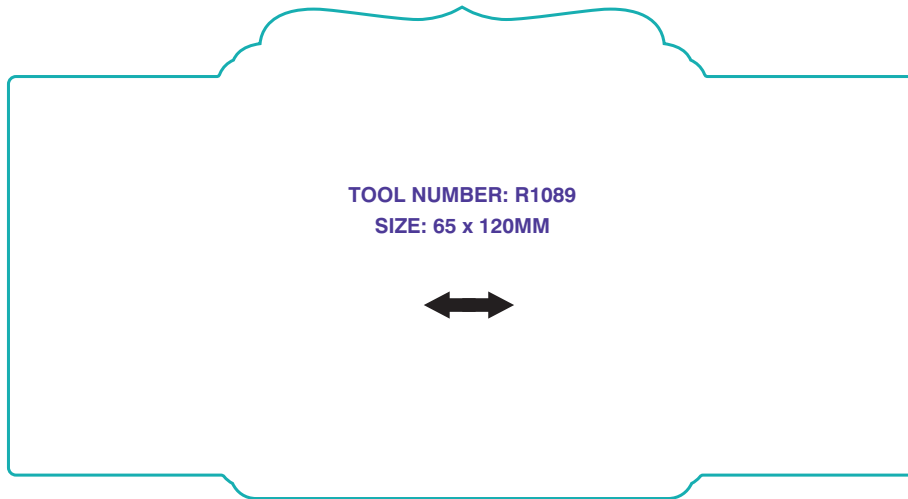

← ↑ → ↓ = ROLL DIRECTION

(SEE "LEADING EDGE & COPY POSITIONS" DOWNLOADABLE PDF FOR DETAILS)

SPECIAL LABEL SHAPES

WE HAVE A SELECTION OF EXISTING TOOLS FOR SPECIAL SHAPED LABELS. YOU MAY CHOOSE TO REQUEST A QUOTE FROM THE FOLLOWING OR IF YOU CAN'T FIND WHAT YOU ARE LOOKING FOR HERE

GIVE US A CALL... **03 9397 0355**

← ↑ → ↓ = ROLL DIRECTION

(SEE "LEADING EDGE & COPY POSITIONS" DOWNLOADABLE PDF FOR DETAILS)

TOOL NUMBER: R1124
SIZE: 20 x 10MM
(SECURITY CUTS)

TOOL NUMBER: 1074
SIZE: 85 x 85MM

TOOL NUMBER: 1011
SIZE: 90 x 90MM

TOOL NUMBER: R1036
SIZE: 287 x 66MM

TOOL NUMBER: 1097
SIZE: 80 x 130MM

SPECIAL LABEL SHAPES

WE HAVE A SELECTION OF EXISTING TOOLS FOR SPECIAL SHAPED LABELS. YOU MAY CHOOSE TO REQUEST A QUOTE FROM THE FOLLOWING OR IF YOU CAN'T FIND WHAT YOU ARE LOOKING FOR HERE GIVE US A CALL ... [03 9397 0355](tel:0393970355)

← ↑ → ↓ = ROLL DIRECTION

(SEE "LEADING EDGE & COPY POSITIONS" DOWNLOADABLE PDF FOR DETAILS)

TOOL NUMBER: R1185
SIZE: 62 x 16 MM