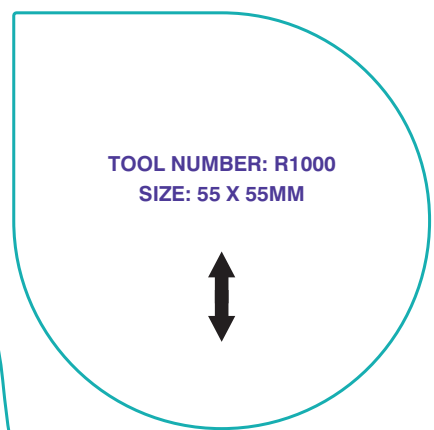

SPECIAL LABEL SHAPES

WE HAVE A SELECTION OF EXISTING TOOLS FOR SPECIAL SHAPED LABELS. YOU MAY CHOOSE TO REQUEST A QUOTE FROM THE FOLLOWING OR IF YOU CAN'T FIND WHAT YOU ARE LOOKING FOR HERE

GIVE US A CALL... **03 9397 0355**

← ↑ → ↓ = ROLL DIRECTION

(SEE "LEADING EDGE & COPY POSITIONS" DOWNLOADABLE PDF FOR DETAILS)