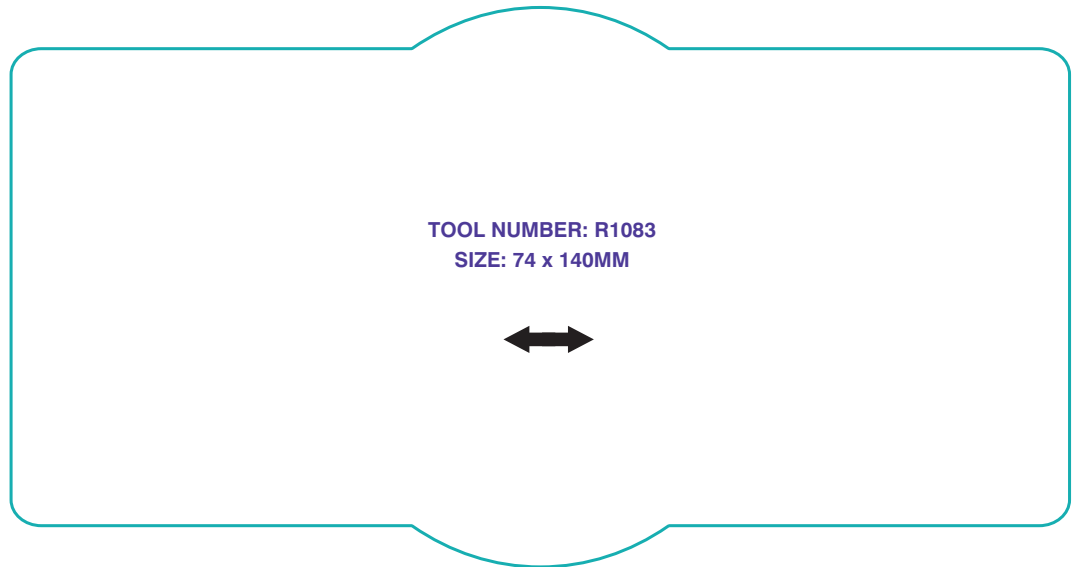

← ↑ → ↓ = ROLL DIRECTION

(SEE "LEADING EDGE & COPY POSITIONS" DOWNLOADABLE PDF FOR DETAILS)

SPECIAL LABEL SHAPES

WE HAVE A SELECTION OF EXISTING TOOLS FOR SPECIAL SHAPED LABELS. YOU MAY CHOOSE TO REQUEST A QUOTE FROM THE FOLLOWING OR IF YOU CAN'T FIND WHAT YOU ARE LOOKING FOR HERE

GIVE US A CALL... **03 9397 0355**

← ↑ → ↓ = ROLL DIRECTION

(SEE "LEADING EDGE & COPY POSITIONS" DOWNLOADABLE PDF FOR DETAILS)

TOOL NUMBER: R1124
SIZE: 20 x 10MM
(SECURITY CUTS)

TOOL NUMBER: 1074
SIZE: 85 x 85MM

TOOL NUMBER: 1011
SIZE: 90 x 90MM

TOOL NUMBER: R1036
SIZE: 287 x 66MM

TOOL NUMBER: 1097
SIZE: 80 x 130MM

SPECIAL LABEL SHAPES

WE HAVE A SELECTION OF EXISTING TOOLS FOR SPECIAL SHAPED LABELS. YOU MAY CHOOSE TO REQUEST A QUOTE FROM THE FOLLOWING OR IF YOU CAN'T FIND WHAT YOU ARE LOOKING FOR HERE GIVE US A CALL ... [03 9397 0355](tel:0393970355)

← ↑ → ↓ = ROLL DIRECTION

(SEE "LEADING EDGE & COPY POSITIONS" DOWNLOADABLE PDF FOR DETAILS)

TOOL NUMBER: R1185
SIZE: 62 x 16 MM