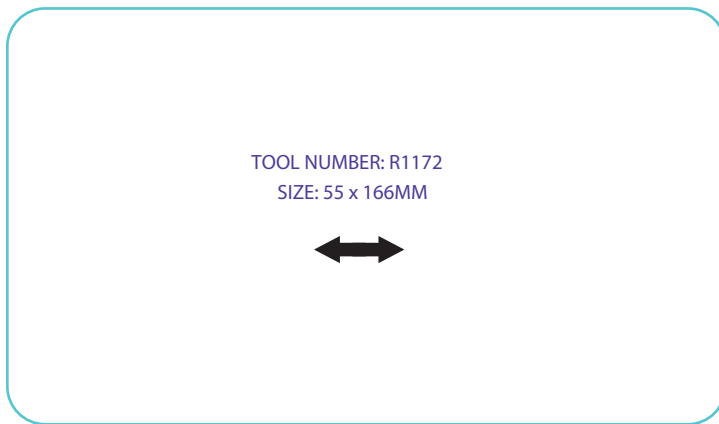

GIVE US A CALL... **03 9397 0355**

← ↑ → ↓ = ROLL DIRECTION

(SEE "LEADING EDGE & COPY POSITIONS" DOWNLOADABLE PDF FOR DETAILS)

TOOL NUMBER: R1124
SIZE: 20 x 10MM
(SECURITY CUTS)

TOOL NUMBER: 1074
SIZE: 85 x 85MM

TOOL NUMBER: 1011
SIZE: 90 x 90MM

TOOL NUMBER: R1036
SIZE: 287 x 66MM

TOOL NUMBER: 1097
SIZE: 80 x 130MM

SPECIAL LABEL SHAPES

WE HAVE A SELECTION OF EXISTING TOOLS FOR SPECIAL SHAPED LABELS. YOU MAY CHOOSE TO REQUEST A QUOTE FROM THE FOLLOWING OR IF YOU CAN'T FIND WHAT YOU ARE LOOKING FOR HERE GIVE US A CALL ... [03 9397 0355](tel:0393970355)

← ↑ → ↓ = ROLL DIRECTION

(SEE "LEADING EDGE & COPY POSITIONS" DOWNLOADABLE PDF FOR DETAILS)

TOOL NUMBER: R1185
SIZE: 62 x 16 MM