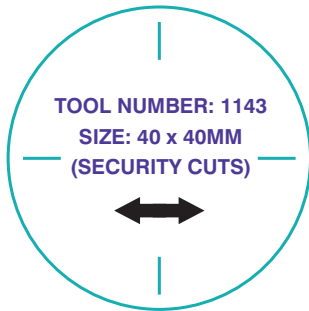

SPECIAL LABEL SHAPES

WE HAVE A SELECTION OF EXISTING TOOLS FOR SPECIAL SHAPED LABELS. YOU MAY CHOOSE TO REQUEST A QUOTE FROM THE FOLLOWING OR IF YOU CAN'T FIND WHAT YOU ARE LOOKING FOR HERE

GIVE US A CALL... **03 9397 0355**

← ↑ → ↓ = ROLL DIRECTION

(SEE "LEADING EDGE & COPY POSITIONS" DOWNLOADABLE PDF FOR DETAILS)