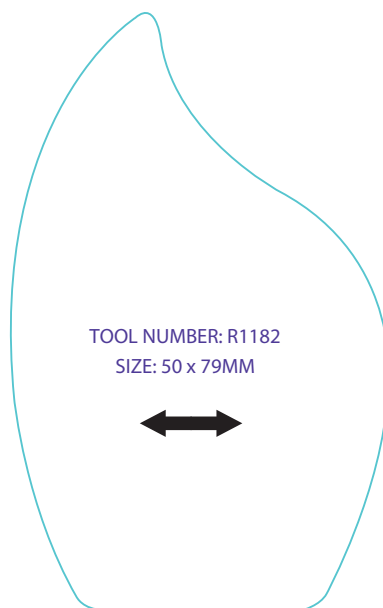

GIVE US A CALL... **03 9397 0355**

← ↑ → ↓ = ROLL DIRECTION

(SEE "LEADING EDGE & COPY POSITIONS" DOWNLOADABLE PDF FOR DETAILS)

SPECIAL LABEL SHAPES

WE HAVE A SELECTION OF EXISTING TOOLS FOR SPECIAL SHAPED LABELS. YOU MAY CHOOSE TO REQUEST A QUOTE FROM THE FOLLOWING OR IF YOU CAN'T FIND WHAT YOU ARE LOOKING FOR HERE

GIVE US A CALL... **03 9397 0355**

← ↑ → ↓ = ROLL DIRECTION

(SEE "LEADING EDGE & COPY POSITIONS" DOWNLOADABLE PDF FOR DETAILS)

TOOL NUMBER: R1124
SIZE: 20 x 10MM
(SECURITY CUTS)

TOOL NUMBER: 1074
SIZE: 85 x 85MM

TOOL NUMBER: 1011
SIZE: 90 x 90MM

TOOL NUMBER: R1036
SIZE: 287 x 66MM

TOOL NUMBER: 1097
SIZE: 80 x 130MM

SPECIAL LABEL SHAPES

WE HAVE A SELECTION OF EXISTING TOOLS FOR SPECIAL SHAPED LABELS. YOU MAY CHOOSE TO REQUEST A QUOTE FROM THE FOLLOWING OR IF YOU CAN'T FIND WHAT YOU ARE LOOKING FOR HERE GIVE US A CALL ... [03 9397 0355](tel:0393970355)

← ↑ → ↓ = ROLL DIRECTION

(SEE "LEADING EDGE & COPY POSITIONS" DOWNLOADABLE PDF FOR DETAILS)

TOOL NUMBER: R1185
SIZE: 62 x 16 MM