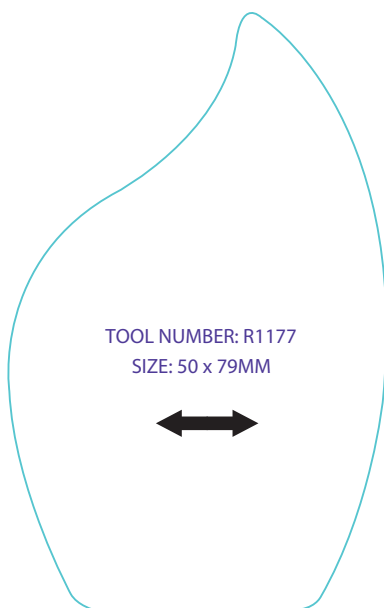

GIVE US A CALL... **03 9397 0355**

← ↑ → ↓ = ROLL DIRECTION

(SEE "LEADING EDGE & COPY POSITIONS" DOWNLOADABLE PDF FOR DETAILS)

SPECIAL LABEL SHAPES

WE HAVE A SELECTION OF EXISTING TOOLS FOR SPECIAL SHAPED LABELS. YOU MAY CHOOSE TO REQUEST A QUOTE FROM THE FOLLOWING OR IF YOU CAN'T FIND WHAT YOU ARE LOOKING FOR HERE

GIVE US A CALL... **03 9397 0355**

← ↑ → ↓ = ROLL DIRECTION

(SEE "LEADING EDGE & COPY POSITIONS" DOWNLOADABLE PDF FOR DETAILS)

TOOL NUMBER: R1124
SIZE: 20 x 10MM
(SECURITY CUTS)

TOOL NUMBER: 1074
SIZE: 85 x 85MM

TOOL NUMBER: 1011
SIZE: 90 x 90MM

TOOL NUMBER: R1036
SIZE: 287 x 66MM

TOOL NUMBER: 1097
SIZE: 80 x 130MM

SPECIAL LABEL SHAPES

WE HAVE A SELECTION OF EXISTING TOOLS FOR SPECIAL SHAPED LABELS. YOU MAY CHOOSE TO REQUEST A QUOTE FROM THE FOLLOWING OR IF YOU CAN'T FIND WHAT YOU ARE LOOKING FOR HERE GIVE US A CALL ... [03 9397 0355](tel:0393970355)

← ↑ → ↓ = ROLL DIRECTION

(SEE "LEADING EDGE & COPY POSITIONS" DOWNLOADABLE PDF FOR DETAILS)

TOOL NUMBER: R1185
SIZE: 62 x 16 MM