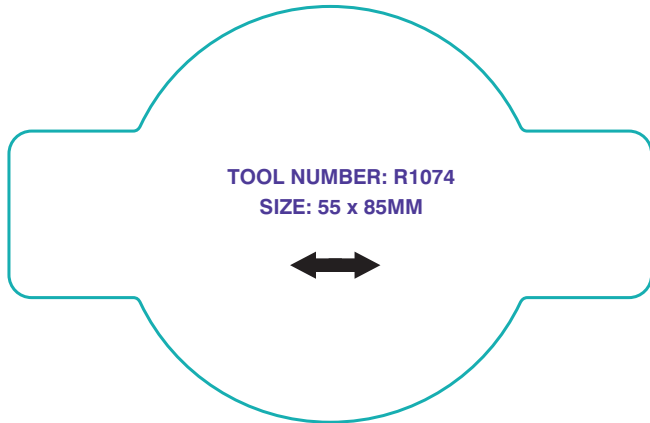

SPECIAL LABEL SHAPES

WE HAVE A SELECTION OF EXISTING TOOLS FOR SPECIAL SHAPED LABELS. YOU MAY CHOOSE TO REQUEST A QUOTE FROM THE FOLLOWING OR IF YOU CAN'T FIND WHAT YOU ARE LOOKING FOR HERE

GIVE US A CALL... **03 9397 0355**

← ↑ → ↓ = ROLL DIRECTION

(SEE "LEADING EDGE & COPY POSITIONS" DOWNLOADABLE PDF FOR DETAILS)