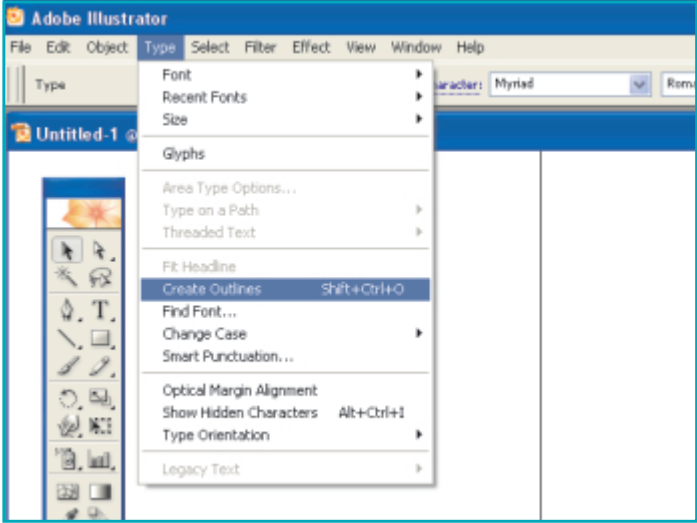

ADOBE ILLUSTRATOR - STEP 2