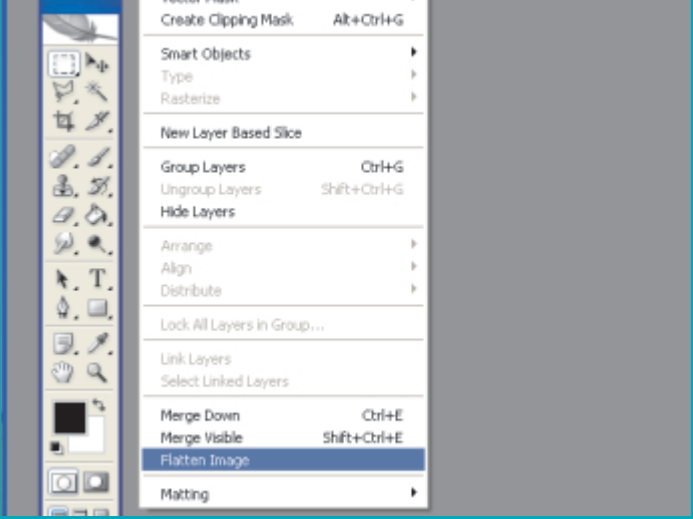

ADOBE PHOTOSHOP